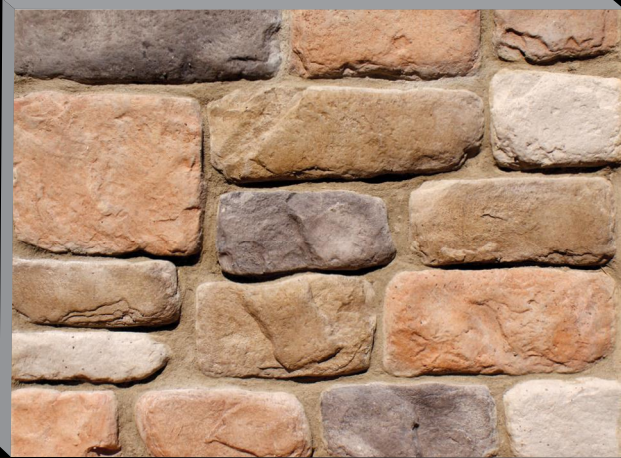

TUMBLED COBBLESTONE

Tumbled Cobblestone provides a softer, gentler texture than regular Cobblestone. It boasts a warm, cottage-look and complements any architectural style used on traditional houses and buildings.

Ghost Canyon

Eureka Springs

Tall Pines

SPIRIT
STONE™

*the beauty and spirit of natural stone
made by hand*

Manufactured by Innovative Masonry Products, LLC, 3232 Road 101 E, Bldg. 243, Sidney, NE 69162 (308)254-4400