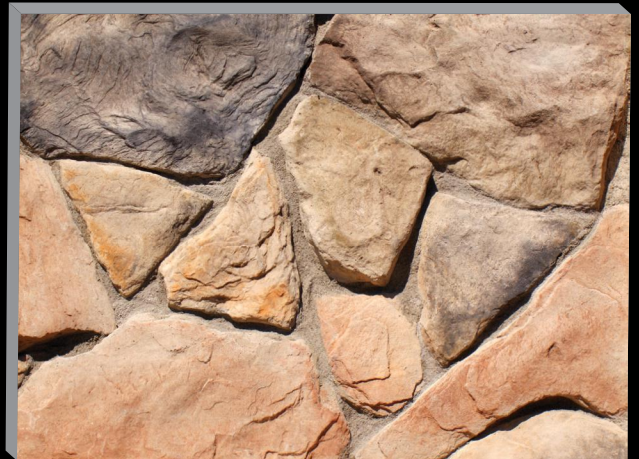

# FIELD STONE

Field Stone is naturally shaped and textured with a rough-hewn beauty. The timeless appeal of Field Stone is as much in style today as it was centuries ago. Examples of houses and buildings with this style of facade can be found throughout the country in a wide variety of shapes and colors.

Autumn Valley

Echo Canyon

Danielø Park

Sand Ridge