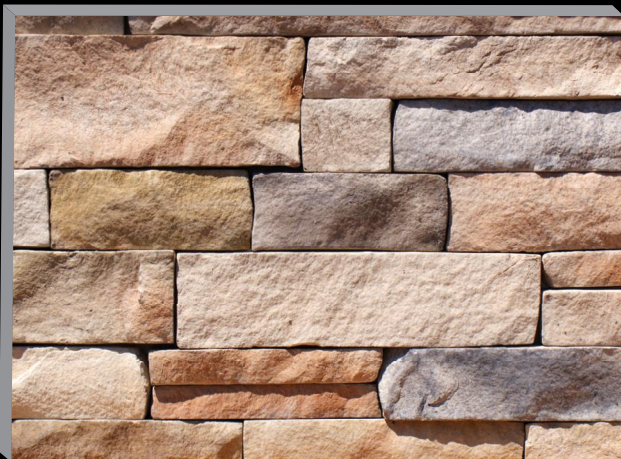

CUT LEDGE STONE

Cut Ledge Stone is a beautiful stone selection for interior and exterior applications.

Harbor Hills

Platte River

Eureka Springs

SPIRIT
STONE™

*the beauty and spirit of natural stone
made by hand*