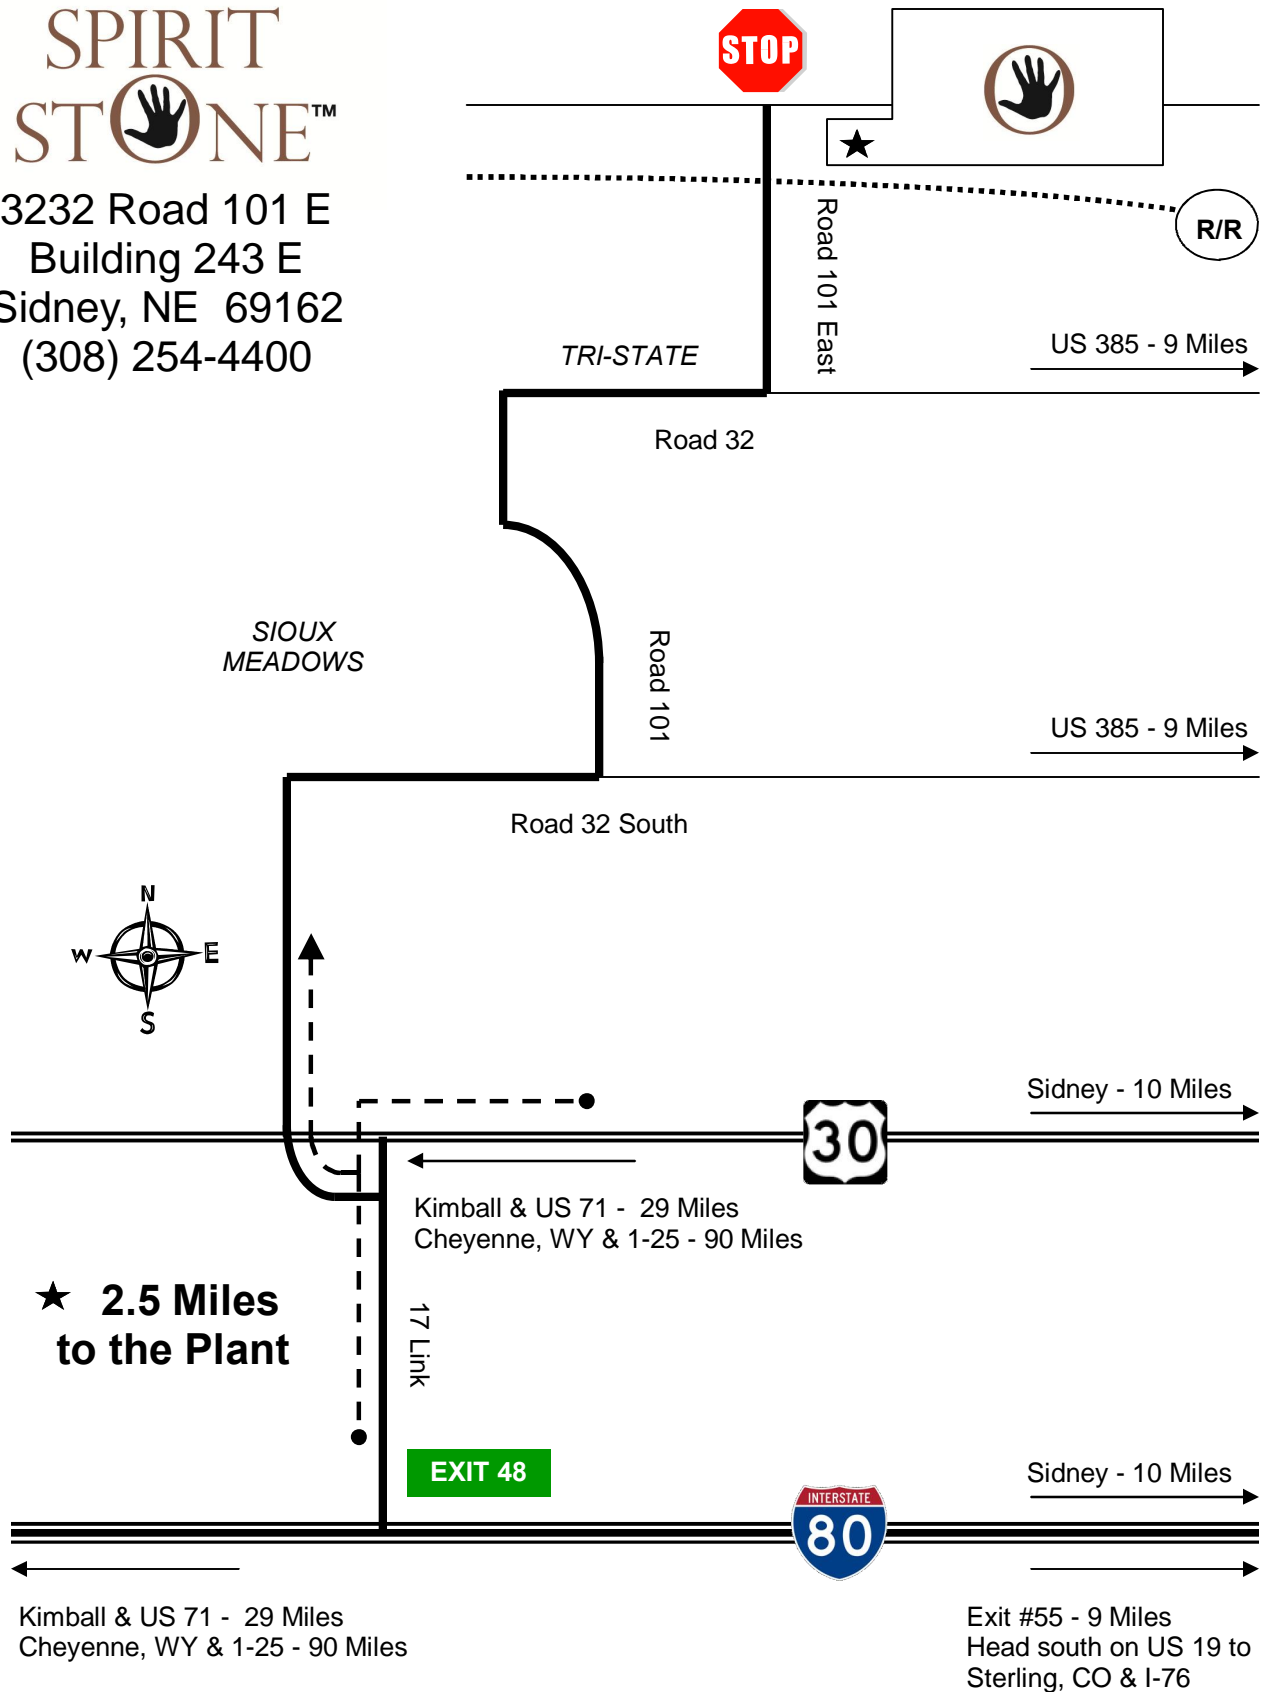

SPIRIT STONE™

3232 Road 101 E
 Building 243 E
 Sidney, NE 69162
 (308) 254-4400

Map not to Scale